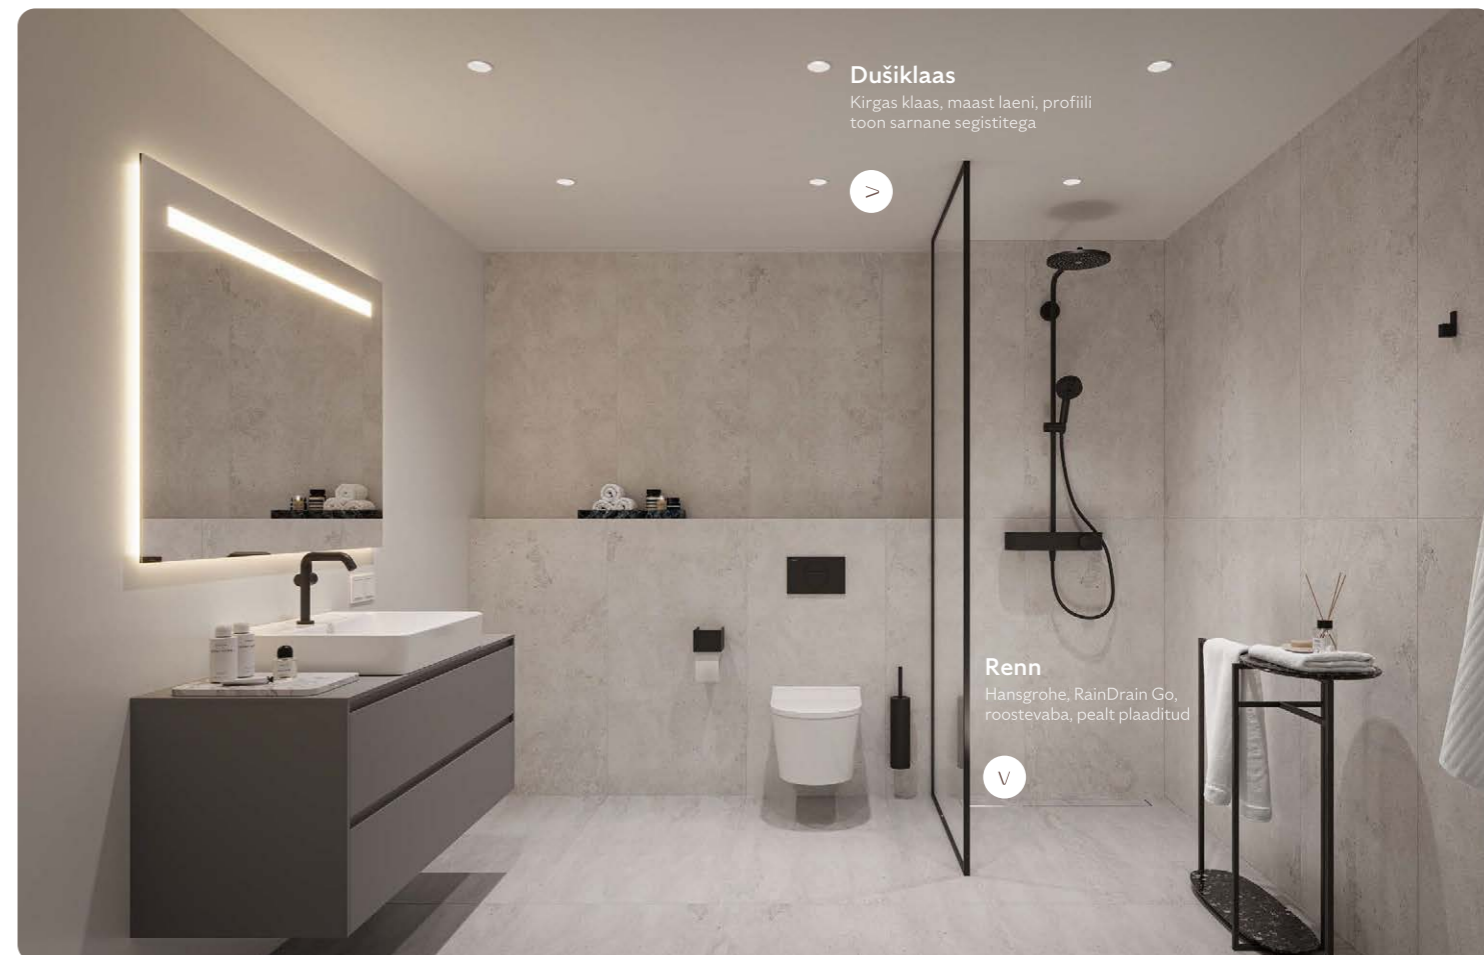

Dušiklaas
Kirgas klaas, maast laeni, profiili toon sarnane segistitega

Renn
Hansgrohe, RainDrain Go, roostevaba, pealt plaaditud