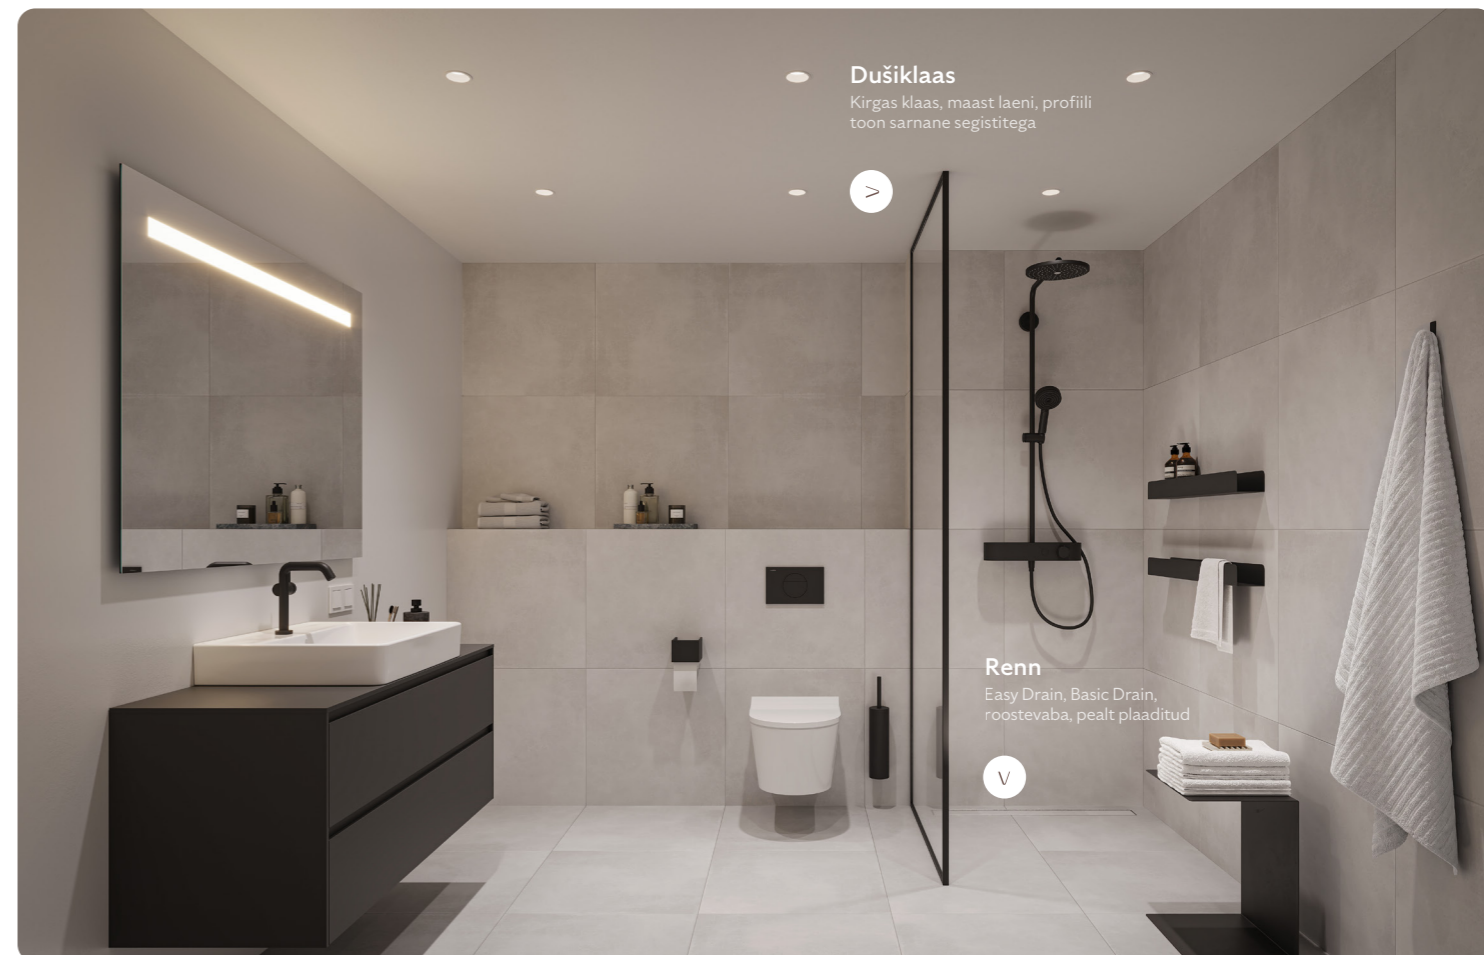

Dušiklaas

Kirgas klaas, maast laeni, profiili toon sarnane segistitega

Renn

Easy Drain, Basic Drain, roostevaba, pealt plaaditud